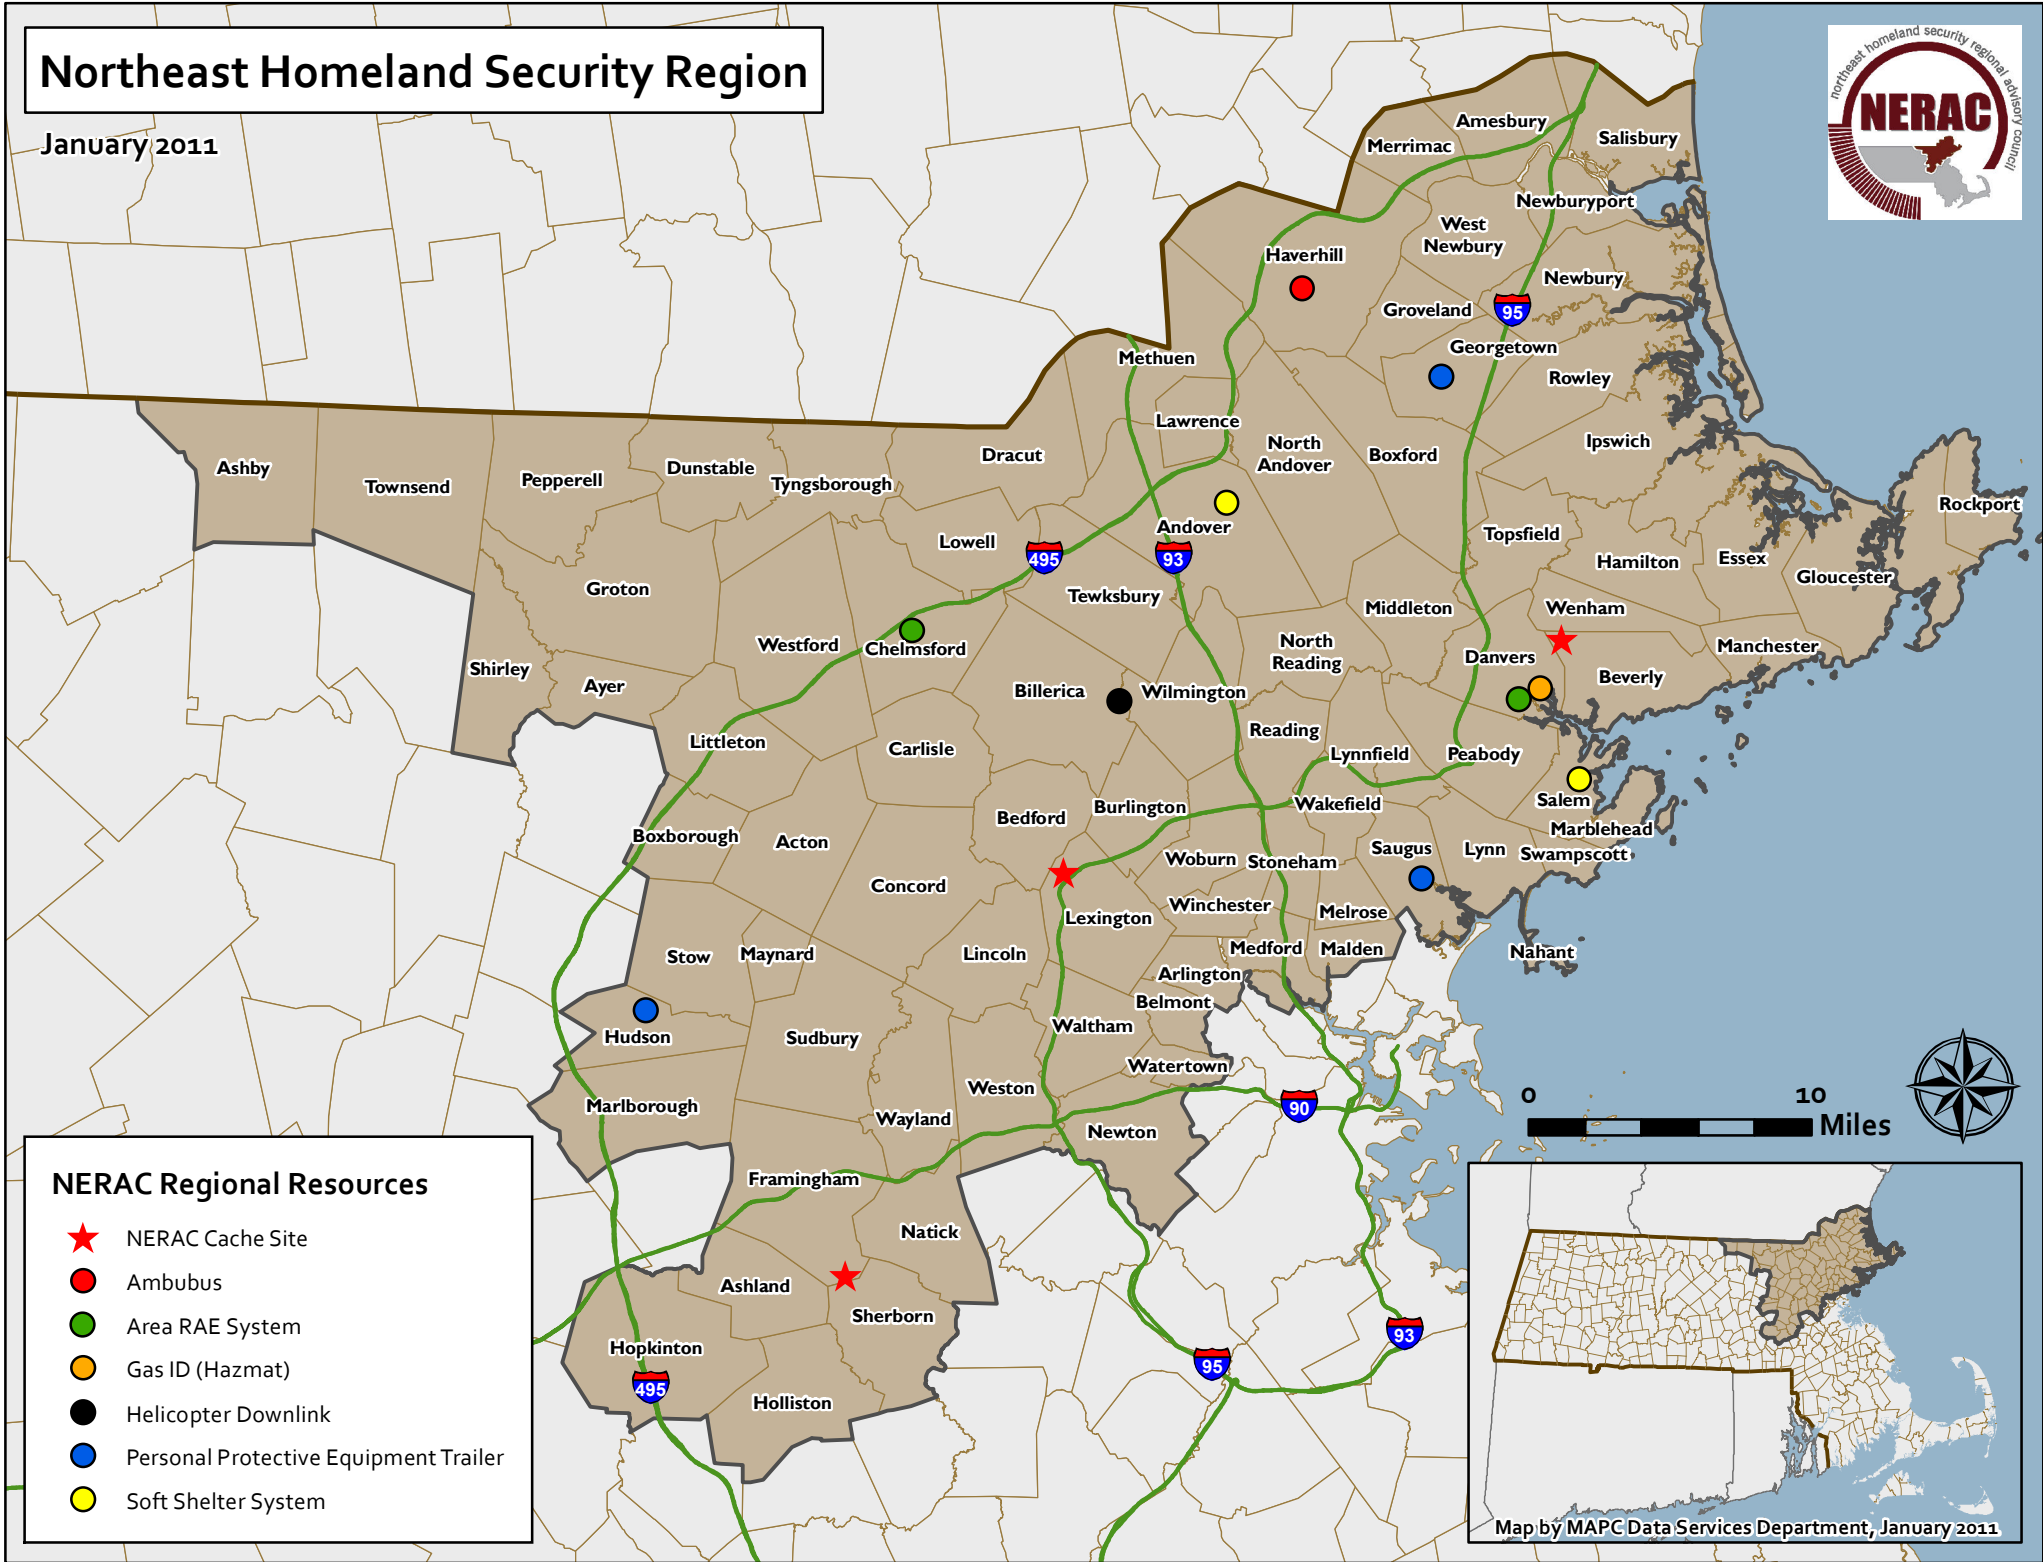

Northeast Homeland Security Region

January 2011

NERAC Regional Resources

- ★ NERAC Cache Site
- Ambibus
- Area RAE System
- Gas ID (Hazmat)
- Helicopter Downlink
- Personal Protective Equipment Trailer
- Soft Shelter System

Map by MAPC Data Services Department, January 2011